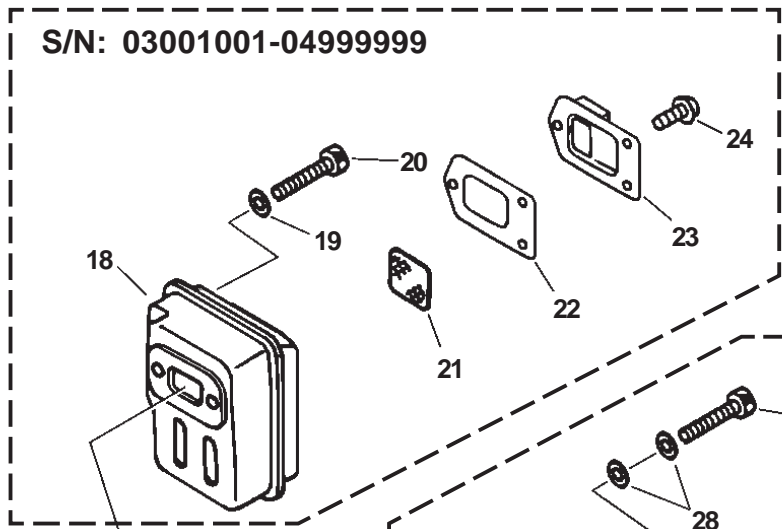

SERIAL NUMBERS: 02001001-04999999

GASKET KIT

- 25 - MODELS PAS-260
  S/N: 03001001-04999999
- 34 - MODELS PAS-261
  S/N: 02001001-02999999

SERIAL NUMBERS: 02001001-04999999

ITEM	PART NUMBER	QTY	DESCRIPTION	REMARKS
1	13040652130	1	KNOB, FASTENER	
2	13031357731	1	LID, AIR CLEANER	
3	89012152730	1	LABEL, CHOKE	
4	89033252730	1	LABEL, CHOKE	CANADA MODELS: 04001001-04999999
5	13031051830	1	FILTER, AIR	
6	90024205060	2	SCREW 5X60	
7	12901157730	1	PLATE PREVENT	
8	P021001430	1	CASE, AIR CLEANER	
★ 9	13001013410	1	GASKET, INTAKE	
10	90016205025	2	BOLT 5X25	
11	13001756431	1	INSULATOR	
★ 12	13001055930	1	GASKET, INTAKE	
13	-----	1	CARBURETOR**	
**SEE CARBURETOR DIAGRAMS FOR MODEL APPLICATIONS AND SERIAL NUMBERS				
★ 14	V104000061	1	SHIELD, MUFFLER	
15	A320000001	1	COVER, MUFFLER	
16	90010605012	2	BOLT 5X12	
17	89016006361	1	LABEL, CAUTION - HOT	

MODELS PAS-260 SERIAL NUMBERS: 03001001-04999999

18	14580642030	1	MUFFLER	
19	90060000005	2	WASHER	
20	90010505055	2	BOLT 5X55	
21	14586240630	1	SCREEN, MUFFLER	
★ 22	V104000002	1	GASKET, EXHAUST	
23	A313000160	1	GUIDE, EXHAUST	
24	9136704010	3	SCREW 4X10	
25	P021002351	1	GASKET KIT	

MODELS PAS-261 SERIAL NUMBERS: 02001001-02999999

26	A300000140	1	MUFFLER	
27	V150000371	1	PLATE, EYE	
28	V347000000	4	CONICAL WASHER	
29	90010505055	2	BOLT 5X55	
30	14586240630	1	SCREEN, MUFFLER	
31	V104000360	1	GASKET, EXHAUST	
32	A313000130	1	GUIDE, EXHAUST	
33	9136704010	5	SCREW 4X10	
35	P021001521	1	GASKET KIT	

★ Also Included In GASKET KIT